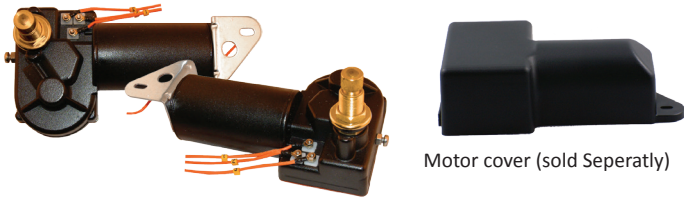

## ECONOMY 2 SPEED WIPER MOTOR

Motor cover (sold Separately)

These economy wiper motors have a brass shaft, and come complete with mounting plate, bracket, and mounting hardware. Motors are preset with the degree of sweep at 80°, but all motors have an adjustable sweep feature that allows the motor to be reset at 45°, 60°, 80° or 110°. These self-parking motors are also preset for right angle drive which can be changed to a left angle drive. **Motor cover purchased separately.**

PART NO.	DESCRIPTION	PRICE
7906161	12V 1.5" Shaft	\$112.71
7906162	12V 2.5" Shaft	\$114.14
7906163	12V 3.5" Shaft	\$116.53
7905120	Black Motor Cover, Plastic	\$20.43

## HEAVY DUTY ARM & BLADES

Clip style, adjustable arm.

Fits "Bosch" and Economy Motor.

PART NO.	DESCRIPTION	PRICE
7905813	Adjustable Arm 10"-15"	\$52.78
7905812	12" Blades	\$34.67
7905814	14" Blades	\$37.65

## S/S HEAVY DUTY ARM & BLADES

"U" saddle with bolt adjustable arm.

Fits "Bosch" and Economy Motor.

PART NO.	DESCRIPTION	PRICE
7905415	Adjustable Arm 10"-15"	\$56.05
7905418	Adjustable Arm 14"-18"	\$56.05
7905716	Blades 16" Strait	\$14.62
7906516	Blades H/D 16" Flex	\$23.23